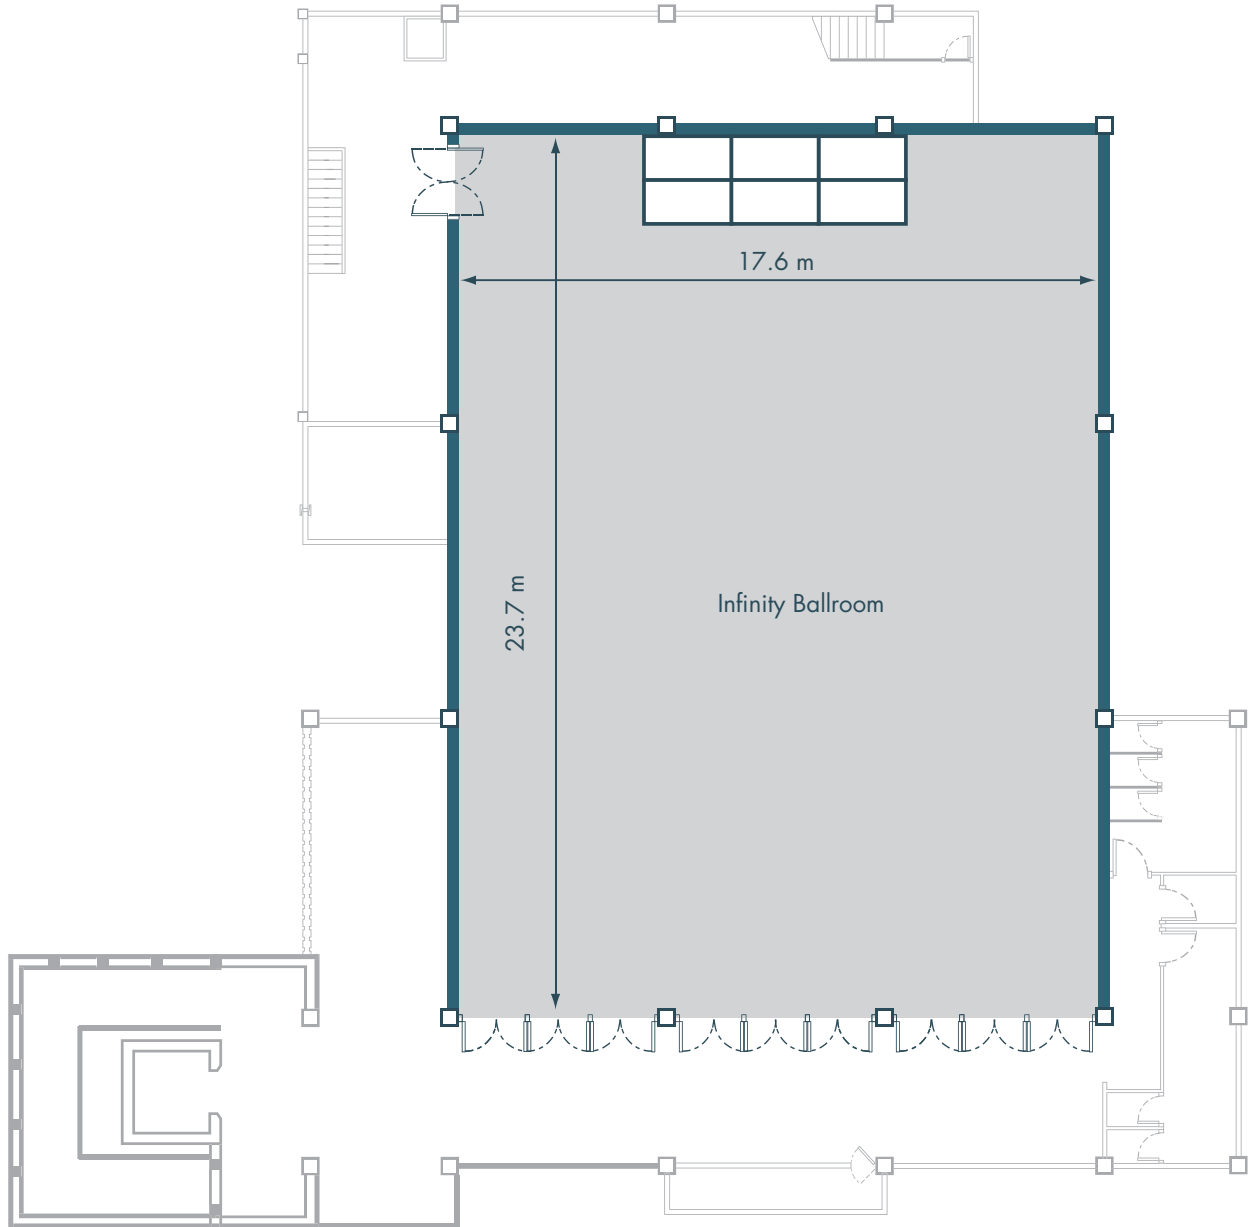

Infinity Ballroom

2nd Floor

Function room	Area (sqm)	Height (m)	U-shape	Theatre	Classroom	Banquet	Dinner & Dance	Cocktail
Infinity Ballroom	417	5.0	68	420	240	340	280	600