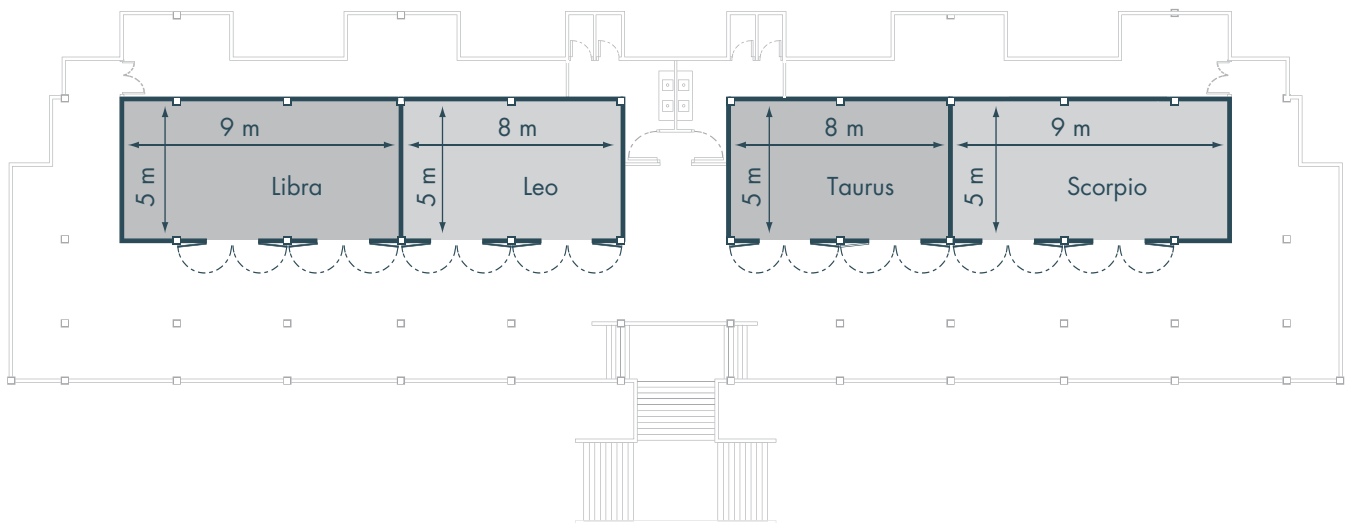

2nd Floor

Bua Kwan
G Room

Bua Kwan

2nd Floor

| Function room | Area (sqm) | Height (m) | U-shape | Theatre | Classroom | Banquet | Dinner & Dance | Cocktail |
|---------------|------------|------------|---------|---------|-----------|---------|----------------|----------|
| Bua Kwan | 156 | 3.70 | 30 | 70 | 40 | 40 | n/a | 75 |

Ground Floor

| Function room | Area (sqm) | Height (m) | U-shape | Theatre | Classroom | Banquet | Dinner & Dance | Cocktail |
|---------------|------------|------------|---------|---------|-----------|---------|----------------|----------|
| Bua Sawan | 357 | 3.50 | 48 | 300 | 150 | 200 | 160 | 350 |

2nd Floor

| Function room | Area (sqm) | Height (m) | U-shape | Theatre | Classroom | Banquet | Dinner & Dance | Cocktail |
|---------------|------------|------------|---------|---------|-----------|---------|----------------|----------|
| Bua Chompoo | 273 | 6.60 | 52 | 300 | 150 | 160 | 120 | 350 |

3rd Floor

| Function room | Area (sqm) | Height (m) | U-shape | Theatre | Classroom | Banquet | Dinner & Dance | Cocktail |
|---------------|------------|------------|---------|---------|-----------|---------|----------------|----------|
| Bua Luang | 97.6 | 3.0 | 28 | 70 | 40 | 40 | n/a | 75 |
| Bua Tong | 73.2 | 3.0 | 20 | 70 | 40 | 30 | n/a | 75 |