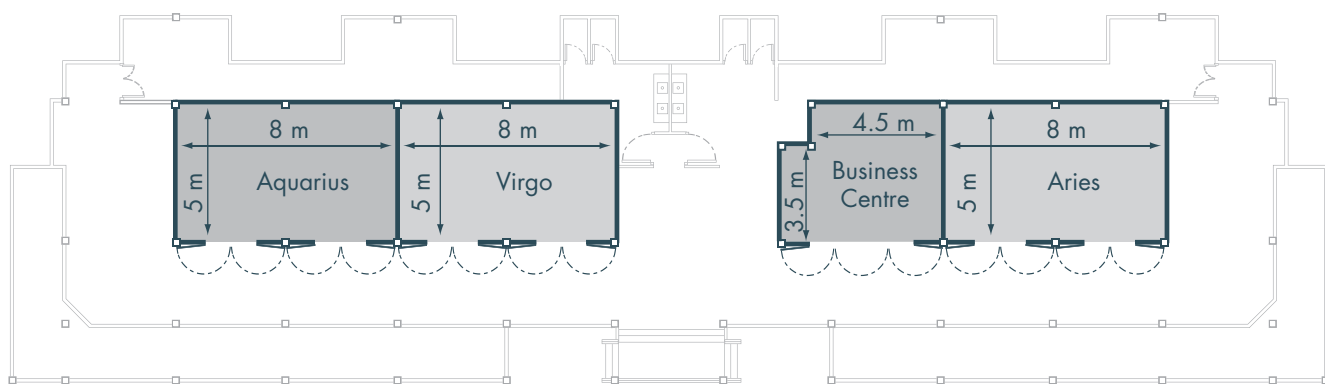

Ground Floor

| Function room | Area (sqm) | Height (m) | U-shape | Theatre | Classroom | Banquet | Dinner & Dance | Cocktail |
|---------------|------------|------------|---------|---------|-----------|---------|----------------|----------|
| Bua Sawan | 357 | 3.50 | 48 | 300 | 150 | 200 | 160 | 350 |

2nd Floor

| Function room | Area (sqm) | Height (m) | U-shape | Theatre | Classroom | Banquet | Dinner & Dance | Cocktail |
|---------------|------------|------------|---------|---------|-----------|---------|----------------|----------|
| Bua Chompoo | 273 | 6.60 | 52 | 300 | 150 | 160 | 120 | 350 |

3rd Floor

| Function room | Area (sqm) | Height (m) | U-shape | Theatre | Classroom | Banquet | Dinner & Dance | Cocktail |
|---------------|------------|------------|---------|---------|-----------|---------|----------------|----------|
| Bua Luang | 97.6 | 3.0 | 28 | 70 | 40 | 40 | n/a | 75 |
| Bua Tong | 73.2 | 3.0 | 20 | 70 | 40 | 30 | n/a | 75 |

2nd Floor

| Function room | Area (sqm) | Height (m) | U-shape | Theatre | Classroom | Banquet | Dinner & Dance | Cocktail |
|---------------|------------|------------|---------|---------|-----------|---------|----------------|----------|
| Libra | 45 | 2.40 | 20 | 42 | 25 | 30 | n/a | n/a |
| Leo | 40 | 2.40 | 15 | 32 | 20 | 20 | n/a | n/a |
| Taurus | 40 | 2.40 | 15 | 32 | 20 | 20 | n/a | n/a |
| Scorpio | 45 | 2.40 | 20 | 42 | 25 | 30 | n/a | n/a |