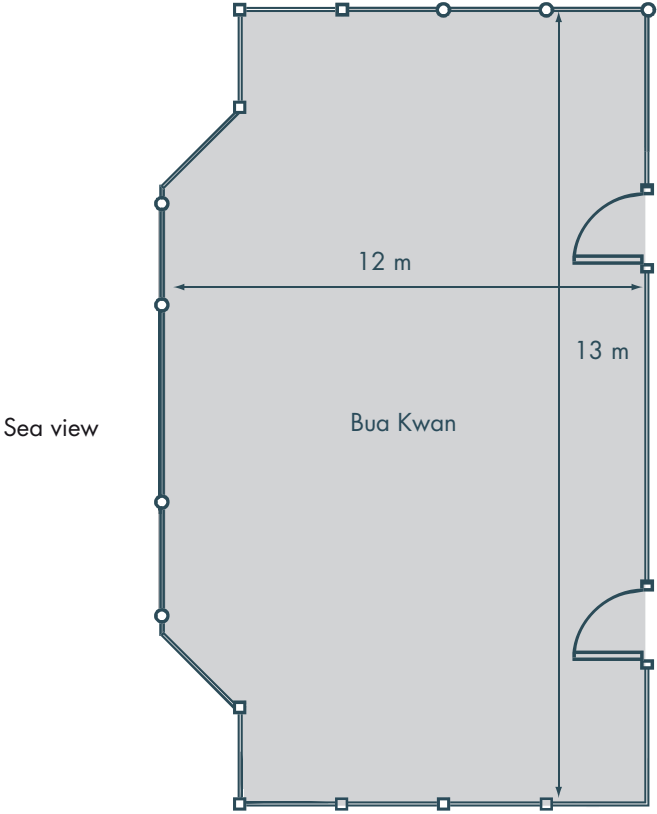

Libra
Leo
Taurus
Scorpio

Ground Floor

Bua Sawan

2nd Floor

Bua Chompoo

3rd Floor

Bua Luang
Bua Tong

Main Building

2nd Floor

Bua Kwan
G Room

Bua Kwan

2nd Floor

| Function room | Area (sqm) | Height (m) | U-shape | Theatre | Classroom | Banquet | Dinner & Dance | Cocktail |
|---------------|------------|------------|---------|---------|-----------|---------|----------------|----------|
| Bua Kwan | 156 | 3.70 | 30 | 70 | 40 | 40 | n/a | 75 |

Ground Floor

| Function room | Area (sqm) | Height (m) | U-shape | Theatre | Classroom | Banquet | Dinner & Dance | Cocktail |
|---------------|------------|------------|---------|---------|-----------|---------|----------------|----------|
| Bua Sawan | 357 | 3.50 | 48 | 300 | 150 | 200 | 160 | 350 |