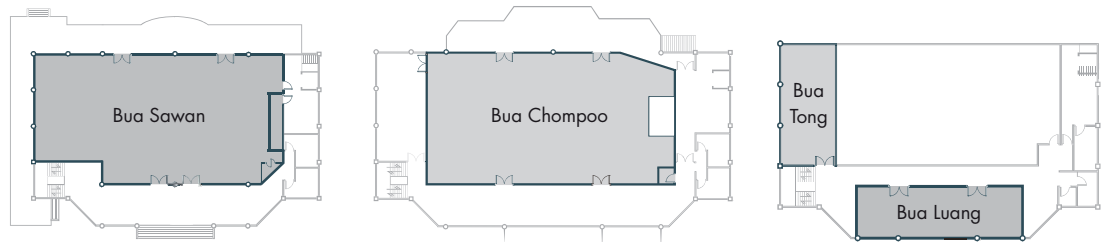

Map

Ground Floor

Gemini I
Gemini II

2nd Floor

Infinity Ballroom

Ground Floor

Aquarius
Virgo
Business Centre
Aries

2nd Floor

Libra
Leo
Taurus
Scorpio

Ground Floor

Bua Sawan

2nd Floor

Bua Chompoo

3rd Floor

Bua Luang
Bua Tong

Main Building

2nd Floor

Bua Kwan
G Room

Bua Kwan

2nd Floor

| Function room | Area (sqm) | Height (m) | U-shape | Theatre | Classroom | Banquet | Dinner & Dance | Cocktail |
|---------------|------------|------------|---------|---------|-----------|---------|----------------|----------|
| Bua Kwan | 156 | 3.70 | 30 | 70 | 40 | 40 | n/a | 75 |

Ground Floor

| Function room | Area (sqm) | Height (m) | U-shape | Theatre | Classroom | Banquet | Dinner & Dance | Cocktail |
|---------------|------------|------------|---------|---------|-----------|---------|----------------|----------|
| Bua Sawan | 357 | 3.50 | 48 | 300 | 150 | 200 | 160 | 350 |