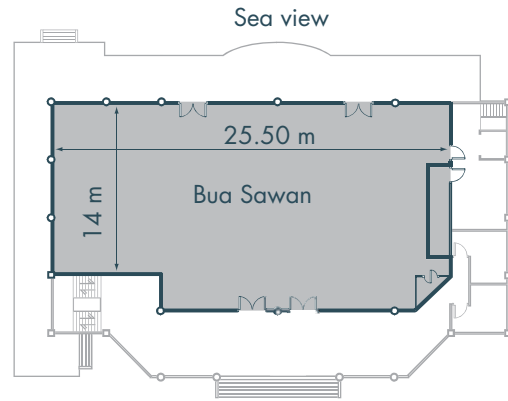

2nd Floor

Bua Kwan
G Room

Bua Kwan

2nd Floor

| Function room | Area (sqm) | Height (m) | U-shape | Theatre | Classroom | Banquet | Dinner & Dance | Cocktail |
|---------------|------------|------------|---------|---------|-----------|---------|----------------|----------|
| Bua Kwan | 156 | 3.70 | 30 | 70 | 40 | 40 | n/a | 75 |

Ground Floor

| Function room | Area (sqm) | Height (m) | U-shape | Theatre | Classroom | Banquet | Dinner & Dance | Cocktail |
|---------------|------------|------------|---------|---------|-----------|---------|----------------|----------|
| Bua Sawan | 357 | 3.50 | 48 | 300 | 150 | 200 | 160 | 350 |

2nd Floor

| Function room | Area (sqm) | Height (m) | U-shape | Theatre | Classroom | Banquet | Dinner & Dance | Cocktail |
|---------------|------------|------------|---------|---------|-----------|---------|----------------|----------|
| Bua Chompoo | 273 | 6.60 | 52 | 300 | 150 | 160 | 120 | 350 |

3rd Floor

| Function room | Area (sqm) | Height (m) | U-shape | Theatre | Classroom | Banquet | Dinner & Dance | Cocktail |
|---------------|------------|------------|---------|---------|-----------|---------|----------------|----------|
| Bua Luang | 97.6 | 3.0 | 28 | 70 | 40 | 40 | n/a | 75 |
| Bua Tong | 73.2 | 3.0 | 20 | 70 | 40 | 30 | n/a | 75 |