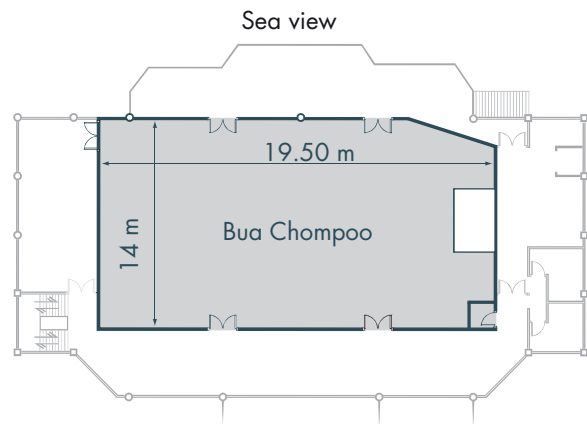

2nd Floor

Bua Kwan
G Room

Bua Kwan

2nd Floor

| Function room | Area (sqm) | Height (m) | U-shape | Theatre | Classroom | Banquet | Dinner & Dance | Cocktail |
|---------------|------------|------------|---------|---------|-----------|---------|----------------|----------|
| Bua Kwan | 156 | 3.70 | 30 | 70 | 40 | 40 | n/a | 75 |

Ground Floor

| Function room | Area (sqm) | Height (m) | U-shape | Theatre | Classroom | Banquet | Dinner & Dance | Cocktail |
|---------------|------------|------------|---------|---------|-----------|---------|----------------|----------|
| Bua Sawan | 357 | 3.50 | 48 | 300 | 150 | 200 | 160 | 350 |

2nd Floor

| Function room | Area (sqm) | Height (m) | U-shape | Theatre | Classroom | Banquet | Dinner & Dance | Cocktail |
|---------------|------------|------------|---------|---------|-----------|---------|----------------|----------|
| Bua Chompoo | 273 | 6.60 | 52 | 300 | 150 | 160 | 120 | 350 |

3rd Floor

| Function room | Area (sqm) | Height (m) | U-shape | Theatre | Classroom | Banquet | Dinner & Dance | Cocktail |
|---------------|------------|------------|---------|---------|-----------|---------|----------------|----------|
| Bua Luang | 97.6 | 3.0 | 28 | 70 | 40 | 40 | n/a | 75 |
| Bua Tong | 73.2 | 3.0 | 20 | 70 | 40 | 30 | n/a | 75 |