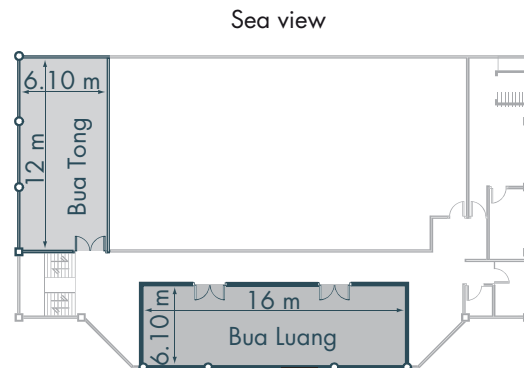

Libra
Leo
Taurus
Scorpio

Ground Floor

Bua Sawan

2nd Floor

Bua Chompoo

3rd Floor

Bua Luang
Bua Tong

Main Building

2nd Floor

Bua Kwan
G Room

Bua Kwan

2nd Floor

| Function room | Area (sqm) | Height (m) | U-shape | Theatre | Classroom | Banquet | Dinner & Dance | Cocktail |
|---------------|------------|------------|---------|---------|-----------|---------|----------------|----------|
| Bua Kwan | 156 | 3.70 | 30 | 70 | 40 | 40 | n/a | 75 |

Ground Floor

| Function room | Area (sqm) | Height (m) | U-shape | Theatre | Classroom | Banquet | Dinner & Dance | Cocktail |
|---------------|------------|------------|---------|---------|-----------|---------|----------------|----------|
| Bua Sawan | 357 | 3.50 | 48 | 300 | 150 | 200 | 160 | 350 |

2nd Floor

| Function room | Area (sqm) | Height (m) | U-shape | Theatre | Classroom | Banquet | Dinner & Dance | Cocktail |
|---------------|------------|------------|---------|---------|-----------|---------|----------------|----------|
| Bua Chompoo | 273 | 6.60 | 52 | 300 | 150 | 160 | 120 | 350 |