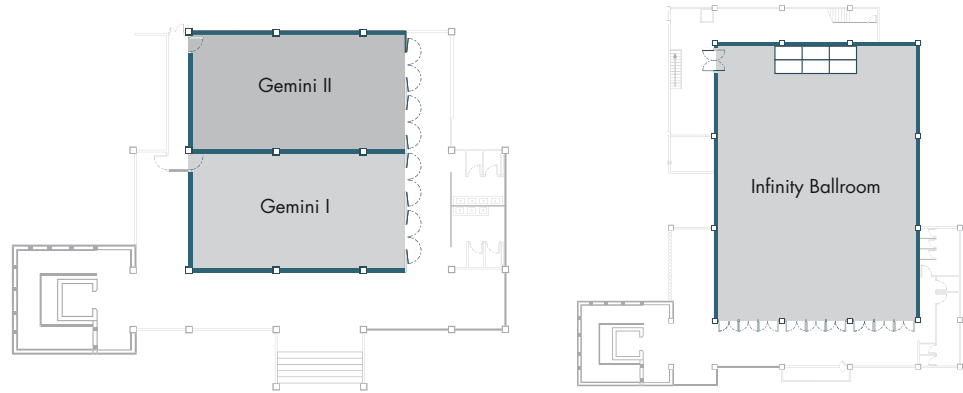

Meeting Room and Banqueting Capacities

| Function room | Area (sqm) | Height (m) | U-shape | Theatre | Classroom | Banquet | Dinner & Dance | Cocktail |
|---|------------|------------|---------|---------|-----------|---------|----------------|----------|
| Infinity Ballroom | 417 | 5.0 | 68 | 420 | 240 | 340 | 280 | 600 |
| Gemini I | 120 | 3.50 | 40 | 140 | 48 | 80 | 40 | 120 |
| Gemini II | 120 | 3.50 | 40 | 140 | 48 | 80 | 40 | 120 |
| Aquarius | 40 | 2.40 | 15 | 32 | 20 | 20 | n/a | n/a |
| Virgo | 40 | 2.40 | 15 | 32 | 20 | 20 | n/a | n/a |
| Business Centre (Round table of 4 pax) | 15.75 | 2.40 | - | - | - | - | | |
| Aries | 40 | 2.40 | 15 | 32 | 20 | 20 | n/a | n/a |
| Libra | 45 | 2.40 | 20 | 42 | 25 | 30 | n/a | n/a |
| Leo | 40 | 2.40 | 15 | 32 | 20 | 20 | n/a | n/a |
| Taurus | 40 | 2.40 | 15 | 32 | 20 | 20 | n/a | n/a |
| Scorpio | 45 | 2.40 | 20 | 42 | 25 | 30 | n/a | n/a |
| Bua Sawan | 357 | 3.50 | 48 | 300 | 150 | 200 | 160 | 350 |
| Bua Chompoo | 273 | 6.60 | 52 | 300 | 150 | 160 | 120 | 350 |
| Bua Kwan | 156 | 3.70 | 30 | 70 | 40 | 40 | n/a | 75 |
| Bua Luang | 97.6 | 3.0 | 28 | 70 | 40 | 40 | n/a | 75 |
| Bua Tong | 73.2 | 3.0 | 20 | 70 | 40 | 30 | n/a | 75 |
| G Room | 79 | 3.50 | 36 | 50 | 32 | 60 | n/a | 50 |

Map

Ground Floor

Gemini I
Gemini II

2nd Floor

Infinity Ballroom

Ground Floor

Aquarius
Virgo
Business Centre
Aries

2nd Floor

Libra
Leo
Taurus
Scorpio

Ground Floor

Bua Sawan

2nd Floor

Bua Chompoo

3rd Floor

Bua Luang
Bua Tong

Main Building

2nd Floor

Bua Kwan
G Room

Bua Kwan

2nd Floor

| Function room | Area (sqm) | Height (m) | U-shape | Theatre | Classroom | Banquet | Dinner & Dance | Cocktail |
|---------------|------------|------------|---------|---------|-----------|---------|----------------|----------|
| Bua Kwan | 156 | 3.70 | 30 | 70 | 40 | 40 | n/a | 75 |