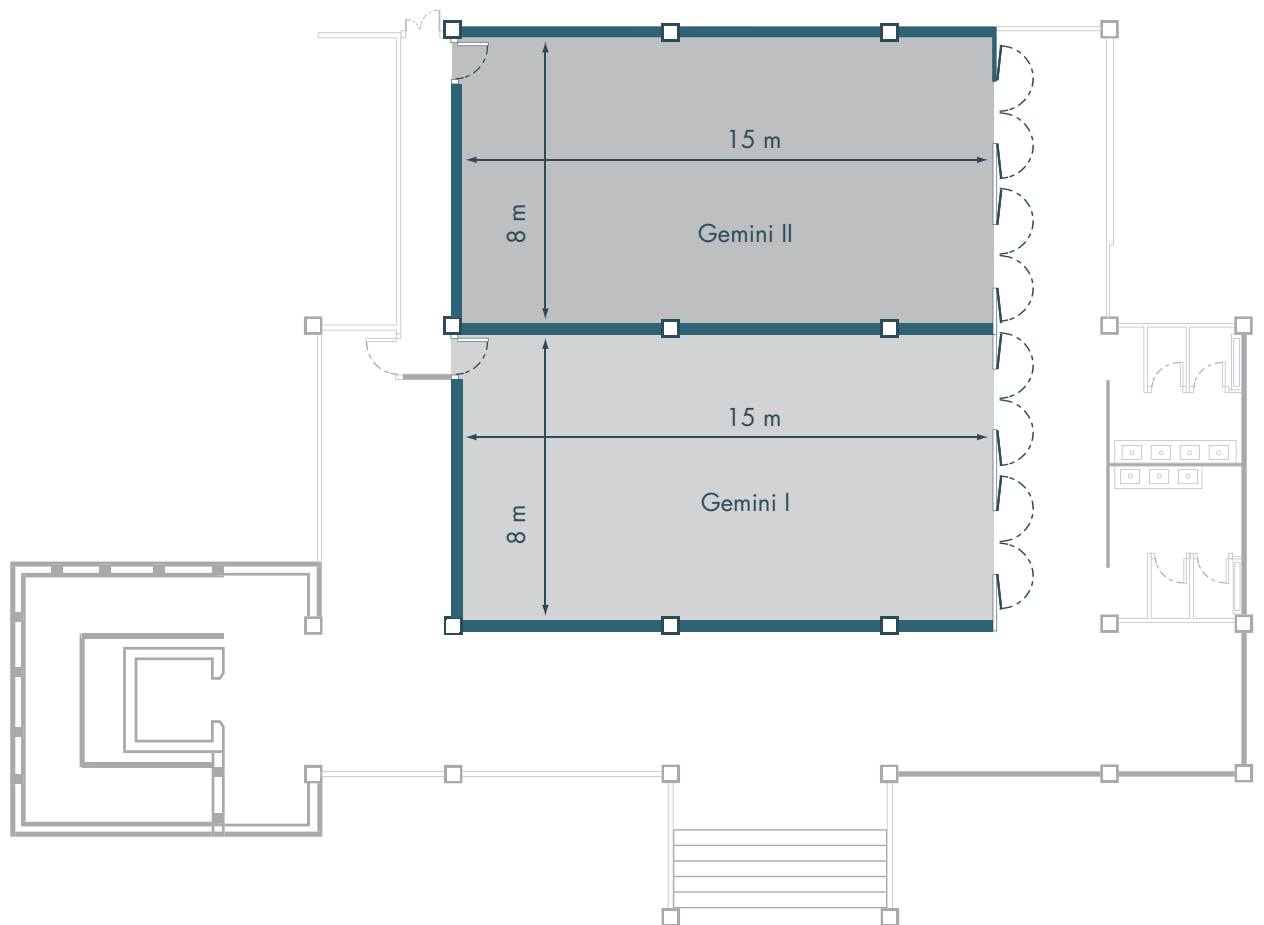

3rd Floor

| Function room | Area (sqm) | Height (m) | U-shape | Theatre | Classroom | Banquet | Dinner & Dance | Cocktail |
|---------------|------------|------------|---------|---------|-----------|---------|----------------|----------|
| Bua Luang | 97.6 | 3.0 | 28 | 70 | 40 | 40 | n/a | 75 |
| Bua Tong | 73.2 | 3.0 | 20 | 70 | 40 | 30 | n/a | 75 |

2nd Floor

| Function room | Area (sqm) | Height (m) | U-shape | Theatre | Classroom | Banquet | Dinner & Dance | Cocktail |
|---------------|------------|------------|---------|---------|-----------|---------|----------------|----------|
| Libra | 45 | 2.40 | 20 | 42 | 25 | 30 | n/a | n/a |
| Leo | 40 | 2.40 | 15 | 32 | 20 | 20 | n/a | n/a |
| Taurus | 40 | 2.40 | 15 | 32 | 20 | 20 | n/a | n/a |
| Scorpio | 45 | 2.40 | 20 | 42 | 25 | 30 | n/a | n/a |

Ground Floor

| Function room | Area (sqm) | Height (m) | U-shape | Theatre | Classroom | Banquet | Dinner & Dance | Cocktail |
|---|------------|------------|---------|---------|-----------|---------|----------------|----------|
| Aquarius | 40 | 2.40 | 15 | 32 | 20 | 20 | n/a | n/a |
| Virgo | 40 | 2.40 | 15 | 32 | 20 | 20 | n/a | n/a |
| Business Centre (Round table of 4 pax) | 15.75 | 2.40 | - | - | - | - | | |
| Aries | 40 | 2.40 | 15 | 32 | 20 | 20 | n/a | n/a |

Gemini I & II

Ground Floor

| Function room | Area (sqm) | Height (m) | U-shape | Theatre | Classroom | Banquet | Dinner & Dance | Cocktail |
|---------------|------------|------------|---------|---------|-----------|---------|----------------|----------|
| Gemini I | 120 | 3.50 | 40 | 140 | 48 | 80 | 40 | 120 |
| Gemini II | 120 | 3.50 | 40 | 140 | 48 | 80 | 40 | 120 |