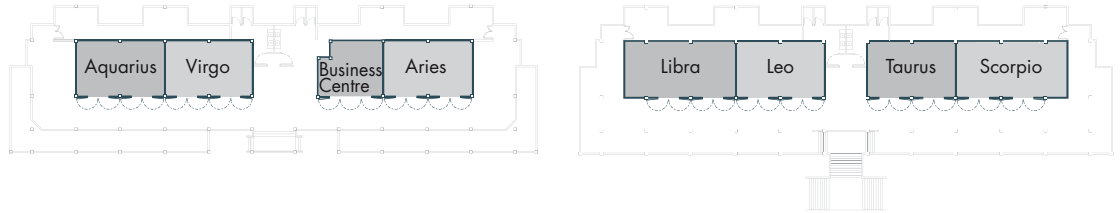

Meeting Room and Banqueting Capacities

| Function room | Area (sqm) | Height (m) | U-shape | Theatre | Classroom | Banquet | Dinner & Dance | Cocktail |
|---|------------|------------|---------|---------|-----------|---------|----------------|----------|
| Infinity Ballroom | 417 | 5.0 | 68 | 420 | 240 | 340 | 280 | 600 |
| Gemini I | 120 | 3.50 | 40 | 140 | 48 | 80 | 40 | 120 |
| Gemini II | 120 | 3.50 | 40 | 140 | 48 | 80 | 40 | 120 |
| Aquarius | 40 | 2.40 | 15 | 32 | 20 | 20 | n/a | n/a |
| Virgo | 40 | 2.40 | 15 | 32 | 20 | 20 | n/a | n/a |
| Business Centre (Round table of 4 pax) | 15.75 | 2.40 | - | - | - | - | | |
| Aries | 40 | 2.40 | 15 | 32 | 20 | 20 | n/a | n/a |
| Libra | 45 | 2.40 | 20 | 42 | 25 | 30 | n/a | n/a |
| Leo | 40 | 2.40 | 15 | 32 | 20 | 20 | n/a | n/a |
| Taurus | 40 | 2.40 | 15 | 32 | 20 | 20 | n/a | n/a |
| Scorpio | 45 | 2.40 | 20 | 42 | 25 | 30 | n/a | n/a |
| Bua Sawan | 357 | 3.50 | 48 | 300 | 150 | 200 | 160 | 350 |
| Bua Chompoo | 273 | 6.60 | 52 | 300 | 150 | 160 | 120 | 350 |
| Bua Kwan | 156 | 3.70 | 30 | 70 | 40 | 40 | n/a | 75 |
| Bua Luang | 97.6 | 3.0 | 28 | 70 | 40 | 40 | n/a | 75 |
| Bua Tong | 73.2 | 3.0 | 20 | 70 | 40 | 30 | n/a | 75 |
| G Room | 79 | 3.50 | 36 | 50 | 32 | 60 | n/a | 50 |

Map

Ground Floor

Gemini I
Gemini II

2nd Floor

Infinity Ballroom

Ground Floor

Aquarius
Virgo
Business Centre
Aries

2nd Floor

Libra
Leo
Taurus
Scorpio

Ground Floor

Bua Sawan

2nd Floor

Bua Chompoo

3rd Floor

Bua Luang
Bua Tong

Main Building